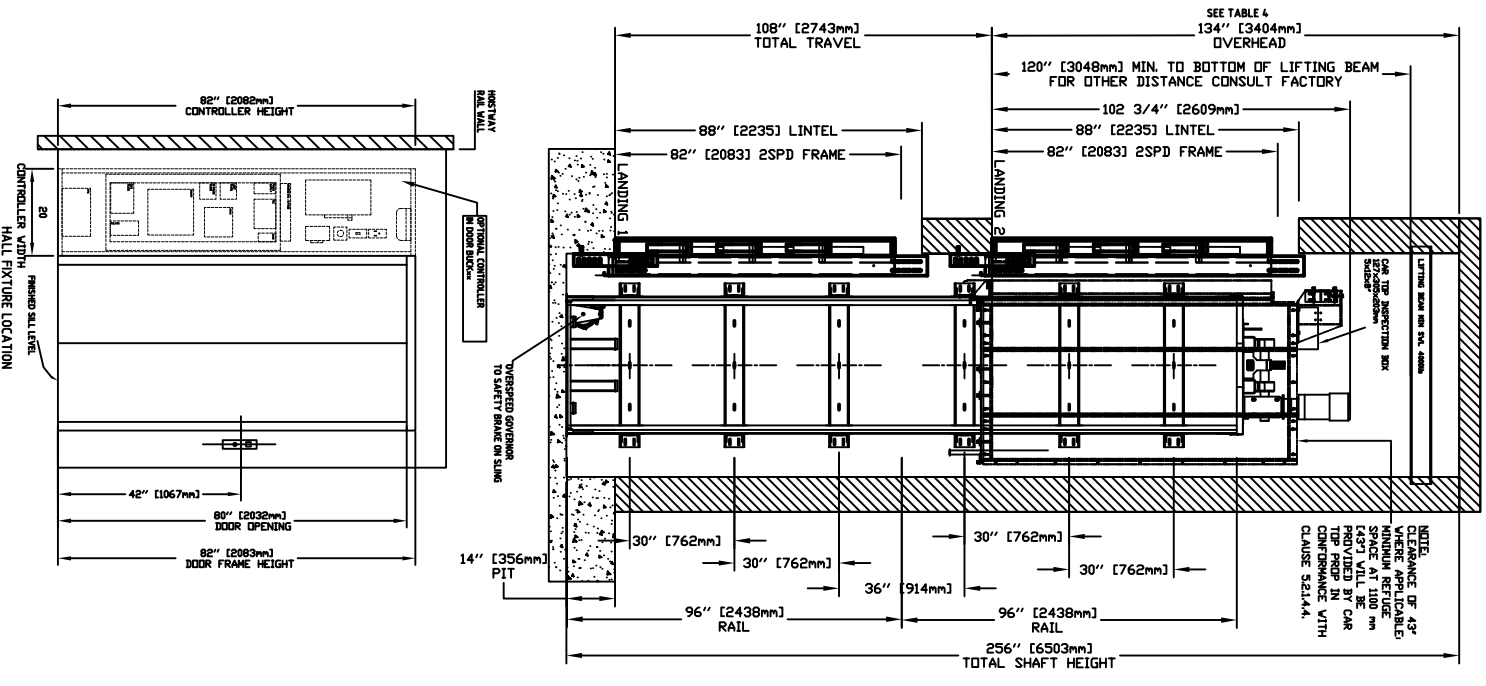

SECTIONAL VIEW - ORION MRL-4260 (1L)