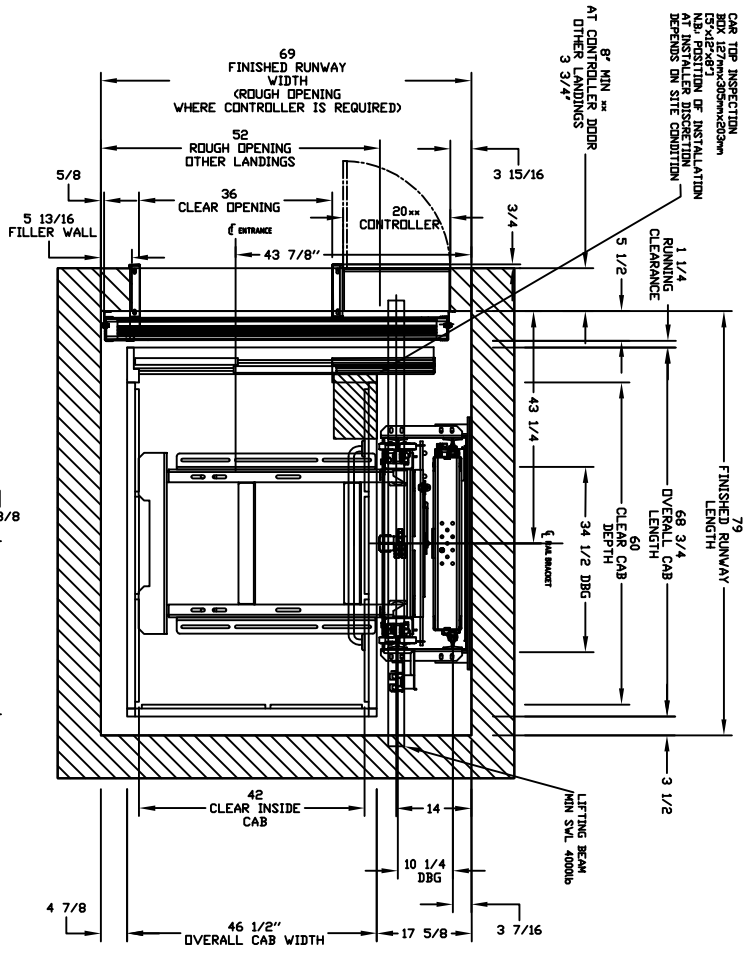

PLAN VIEW - ORION MRL-4260 (1L) 2 SPEED WITTUR DOORS

TABLE 1

RAIL FORCES	
X R1	X R2
932 lbf	260 lbf
RAIL WEIGHT	8.1lbw/ft

TABLE 2

LOADS ON PIT	
R3	8000 LBS
R4	3000 LBS
R5	5500 LBS

PROVISIONS BY OTHERS

TABLE 3

WIRE & EQUIP. CAB LENGTHS	REQD. WIRE SIZE	WIRE TYPE	PHASE	FLA
30' APTS	3/8 AWG	200 VAC	2PH/3W	250 AMP
60' APTS	3/8 AWG	200 VAC	2PH/3W	250 AMP
90' APTS	3/8 AWG	200 VAC	2PH/3W	250 AMP
120' APTS	3/8 AWG	200 VAC	2PH/3W	250 AMP
150' APTS	3/8 AWG	200 VAC	2PH/3W	250 AMP

TABLE 4

PIT / OVERHEAD REQUIREMENTS	
MAX. SPEED (ft./min)	TOTAL TRAVEL
30	34'-10 1/4"
	MIN. OVERHEAD EXISTING BLDG
	10'-0"
	MIN. CLEARANCE
	10'-0"