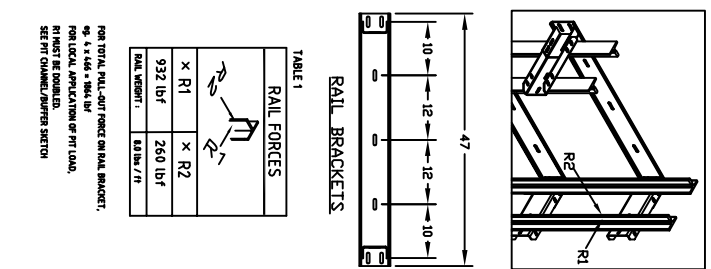

PLAN VIEW - ORION MRL-4260 (1L) 2 SPEED WITTUR DOORS

TABLE 1

RAIL FORCES	
X R1	X R2
932 lbf	260 lbf
RAIL WEIGHT	8.1lbw/ft

TABLE 2

LOADS ON PIT	
R3	8000 LBS
R4	3000 LBS
R5	5500 LBS

PROVISIONS BY OTHERS

TABLE 3

WIRE & EQUIP. CAB LENGTHS	REQD. WIRE SIZE	WIRE TYPE	PHASE	FLA
30' APTS	3/8 AWG	200 VAC	2PH/3W	250 AMP
60' APTS	3/8 AWG	200 VAC	2PH/3W	250 AMP
90' APTS	3/8 AWG	200 VAC	2PH/3W	250 AMP
120' APTS	3/8 AWG	200 VAC	2PH/3W	250 AMP
150' APTS	3/8 AWG	200 VAC	2PH/3W	250 AMP

TABLE 4

PIT / OVERHEAD REQUIREMENTS	
MAX. SPEED (ft./min)	TOTAL TRAVEL
30	34'-10 1/4"
	MIN. OVERHEAD EXISTING BLDG
	10'-0"
	MIN. CLEARANCE
	10'-0"